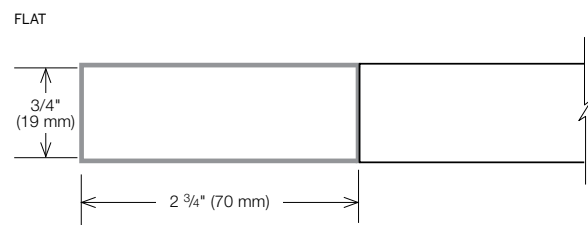

DOOR MODELS

Alliance 3

Minimum dimensions

H x W	
Flat panel	5 x 7 7/8 in 127 x 200 mm