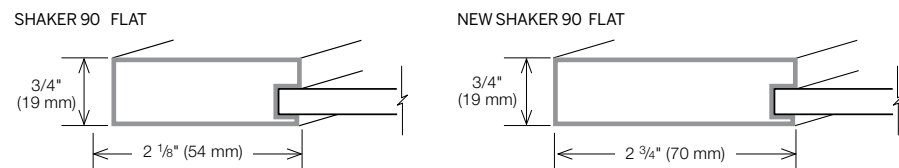

## Shaker 90 & New Shaker 90

**Minimum dimensions**

	H x W	H x W	H x W
	Shaker 90 Door	New Shaker 90 Door	New Shaker 90 Drawer Front
Flat panel	5 1/2 x 5 1/2 in 140 x 140 mm	6 1/2 x 6 1/2 in 165 x 165 mm	5 1/4 x 6 1/2 in 133 x 165 mm
Frame door	6 3/8 x 6 3/8 in 162 x 162 mm	7 5/8 x 7 5/8 in 194 x 194 mm	
Sizes for glass	-3 7/8 x -3 7/8 in -98 x -98 mm	-5 1/8 x -5 1/8 in -130 x -130 mm	