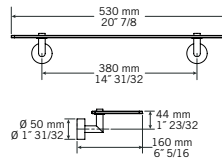

RCA07C
CC — $ 155

- Triple towel rail