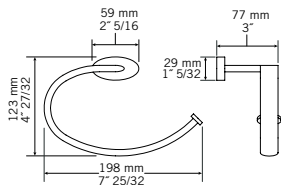

RAS01Z
CC — $ 55

- Wall mounted towel ring