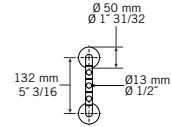

RCA07C
CC — $ 155

- Triple towel rail

RCA08C
CC — $ 110

- Glass shelf

RACC03
CC — $ 125

- Wall mounted soap basket