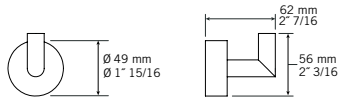

RCA03C

CC — $ 35

- Wall-mounted robe hook