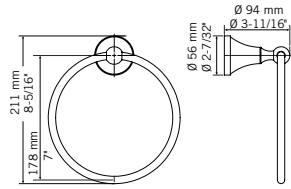

CC — \$ 105

- Glass shelf

RAS01Z
CC — \$ 55

- Wall mounted towel ring

RAS02Z
CC — \$ 40

- Toilet paper holder

RAS03Z
CC — \$ 23

- Wall mounted robe hook

RAS04Z
CC — \$ 70

- Towel bar 18"

RAS05Z
CC — \$ 130

- Double towel bar 24"

RAR01R

CC — \$ 55

- Wall mounted towel ring

RAR02R