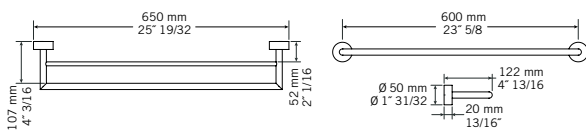

RCA05C

CC — $ 145

- Double towel bar 24"