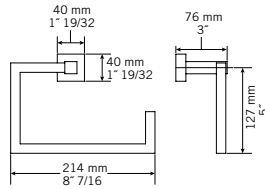

CC — \$ 285

- Double bathroom shelf

RCA07C
CC — \$ 155

- Triple towel rail

RCA08C
CC — \$ 110

- Glass shelf

RACC03
CC — \$ 125

- Wall mounted soap basket