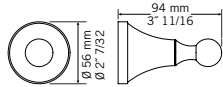

RAR03R

CC — $ 37

- Wall mounted robe hook