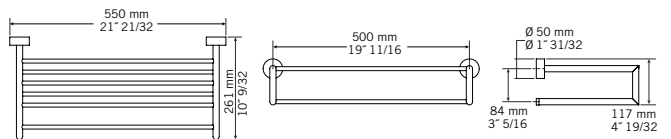

- Wall-mounted robe hook

RCA04C

CC — \$ 95

- Wall-mounted 18" towel holder bar

RCA05C

CC — \$ 145

- Double towel bar 24"

RCA06C

CC — \$ 285

- Double bathroom shelf

RCA07C
CC — \$ 155

- Triple towel rail

RCA08C
CC — \$ 110

- Glass shelf

RACC03
CC — \$ 125

- Wall mounted soap basket