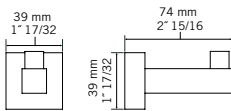

RAF01L

CC — $ 110

- Towel ring

RAF02L

CC — $ 75

- Wall mounted paper holder

RAF03L

CC — $ 55

- Wall mounted robe hook

RAF04L

CC — $ 135

- Towel bar 18"

RAF05L

CC — $ 200

- Double towel bar 24"

RAF06L

CC — $ 105

- Glass shelf