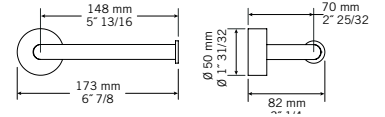

RCA02C

CC — $ 50

- Wall-mounted paper holder