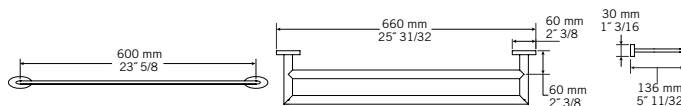

- Double towel bar 24"