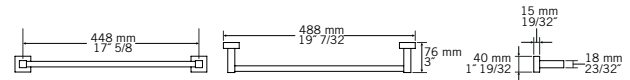

RAF01L

CC — $ 110

- Towel ring

RAF02L

CC — $ 75

- Wall mounted paper holder

RAF03L

CC — $ 55

- Wall mounted robe hook

RAF04L

CC — $ 135

- Towel bar 18"

RAF05L

CC — $ 200

- Double towel bar 24"

RAF06L

CC — $ 105

- Glass shelf