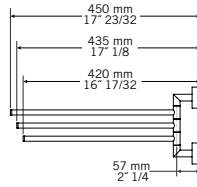

RCA07C
CC — $ 155

- Triple towel rail

RCA08C
CC — $ 110

- Glass shelf

RACC03
CC — $ 125

- Wall mounted soap basket