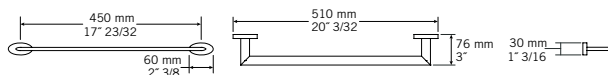

CC — \$ 105

- Glass shelf

RAS01Z
CC — \$ 55

- Wall mounted towel ring

RAS02Z
CC — \$ 40

- Toilet paper holder

RAS03Z
CC — \$ 23

- Wall mounted robe hook