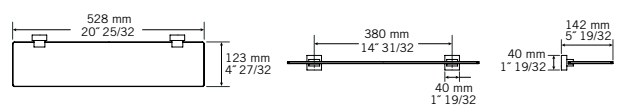

RAF04L

CC — $ 135

- Towel bar 18"