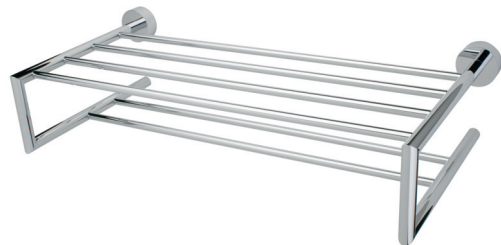

RCA01C

CC — \$ 95

- Towel ring

RCA02C

CC — \$ 50

- Wall-mounted paper holder

RCA03C

CC — \$ 35

- Wall-mounted robe hook

RCA04C

CC — \$ 95

- Wall-mounted 18" towel holder bar

RCA05C

CC — \$ 145

- Double towel bar 24"

RCA06C

CC — \$ 285

- Double bathroom shelf

RCA07C
CC — \$ 155

- Triple towel rail

RCA08C
CC — \$ 110

- Glass shelf

RACC03
CC — \$ 125

- Wall mounted soap basket

- Wall mounted robe hook

RAF04L

CC — \$ 135

- Towel bar 18"

RAF05L

CC — \$ 200

- Double towel bar 24"

RAF06L