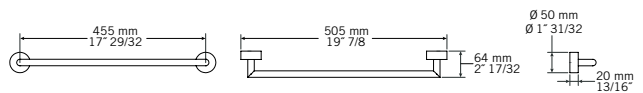

RCA04C

CC — $ 95

- Wall-mounted 18" towel holder bar