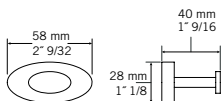

CC — \$ 105

- Glass shelf

RAS01Z
CC — \$ 55

- Wall mounted towel ring

RAS02Z
CC — \$ 40

- Toilet paper holder

RAS03Z
CC — \$ 23

- Wall mounted robe hook