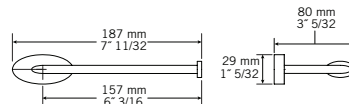

RAS02Z
CC — $ 40

- Toilet paper holder