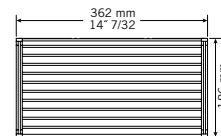

CC — \$ 285

- Double bathroom shelf

RCA07C
CC — \$ 155

- Triple towel rail

RCA08C
CC — \$ 110

- Glass shelf

RACC03
CC — \$ 125

- Wall mounted soap basket