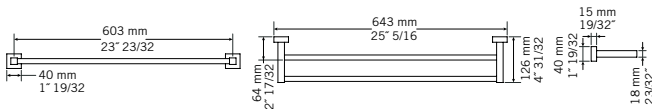

RAF04L

CC — $ 135

- Towel bar 18"