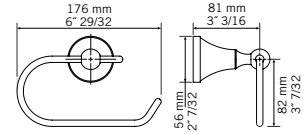

RAS04Z
CC — \$ 70

- Towel bar 18"

RAS05Z
CC — \$ 130

- Double towel bar 24"

RAR01R

CC — \$ 55

- Wall mounted towel ring

RAR02R