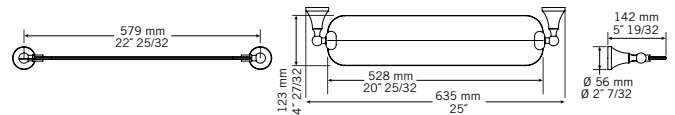

CC — \$ 55

- Toilet paper holder

RAR03R

CC — \$ 37

- Wall mounted robe hook

RAR04R

CC — \$ 90

- Towel bar 18"