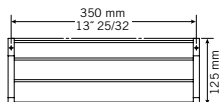

CC — \$ 285

- Double bathroom shelf

RCA07C
CC — \$ 155

- Triple towel rail

RCA08C
CC — \$ 110

- Glass shelf

RACC03
CC — \$ 125

- Wall mounted soap basket