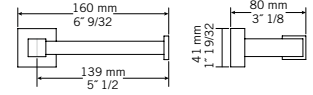

CC — \$ 285

- Double bathroom shelf

RCA07C
CC — \$ 155

- Triple towel rail

RCA08C
CC — \$ 110

- Glass shelf

RACC03
CC — \$ 125

- Wall mounted soap basket