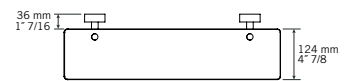

CC — \$ 285

- Double bathroom shelf

RCA07C
CC — \$ 155

- Triple towel rail

RCA08C
CC — \$ 110

- Glass shelf

RACC03
CC — \$ 125

- Wall mounted soap basket